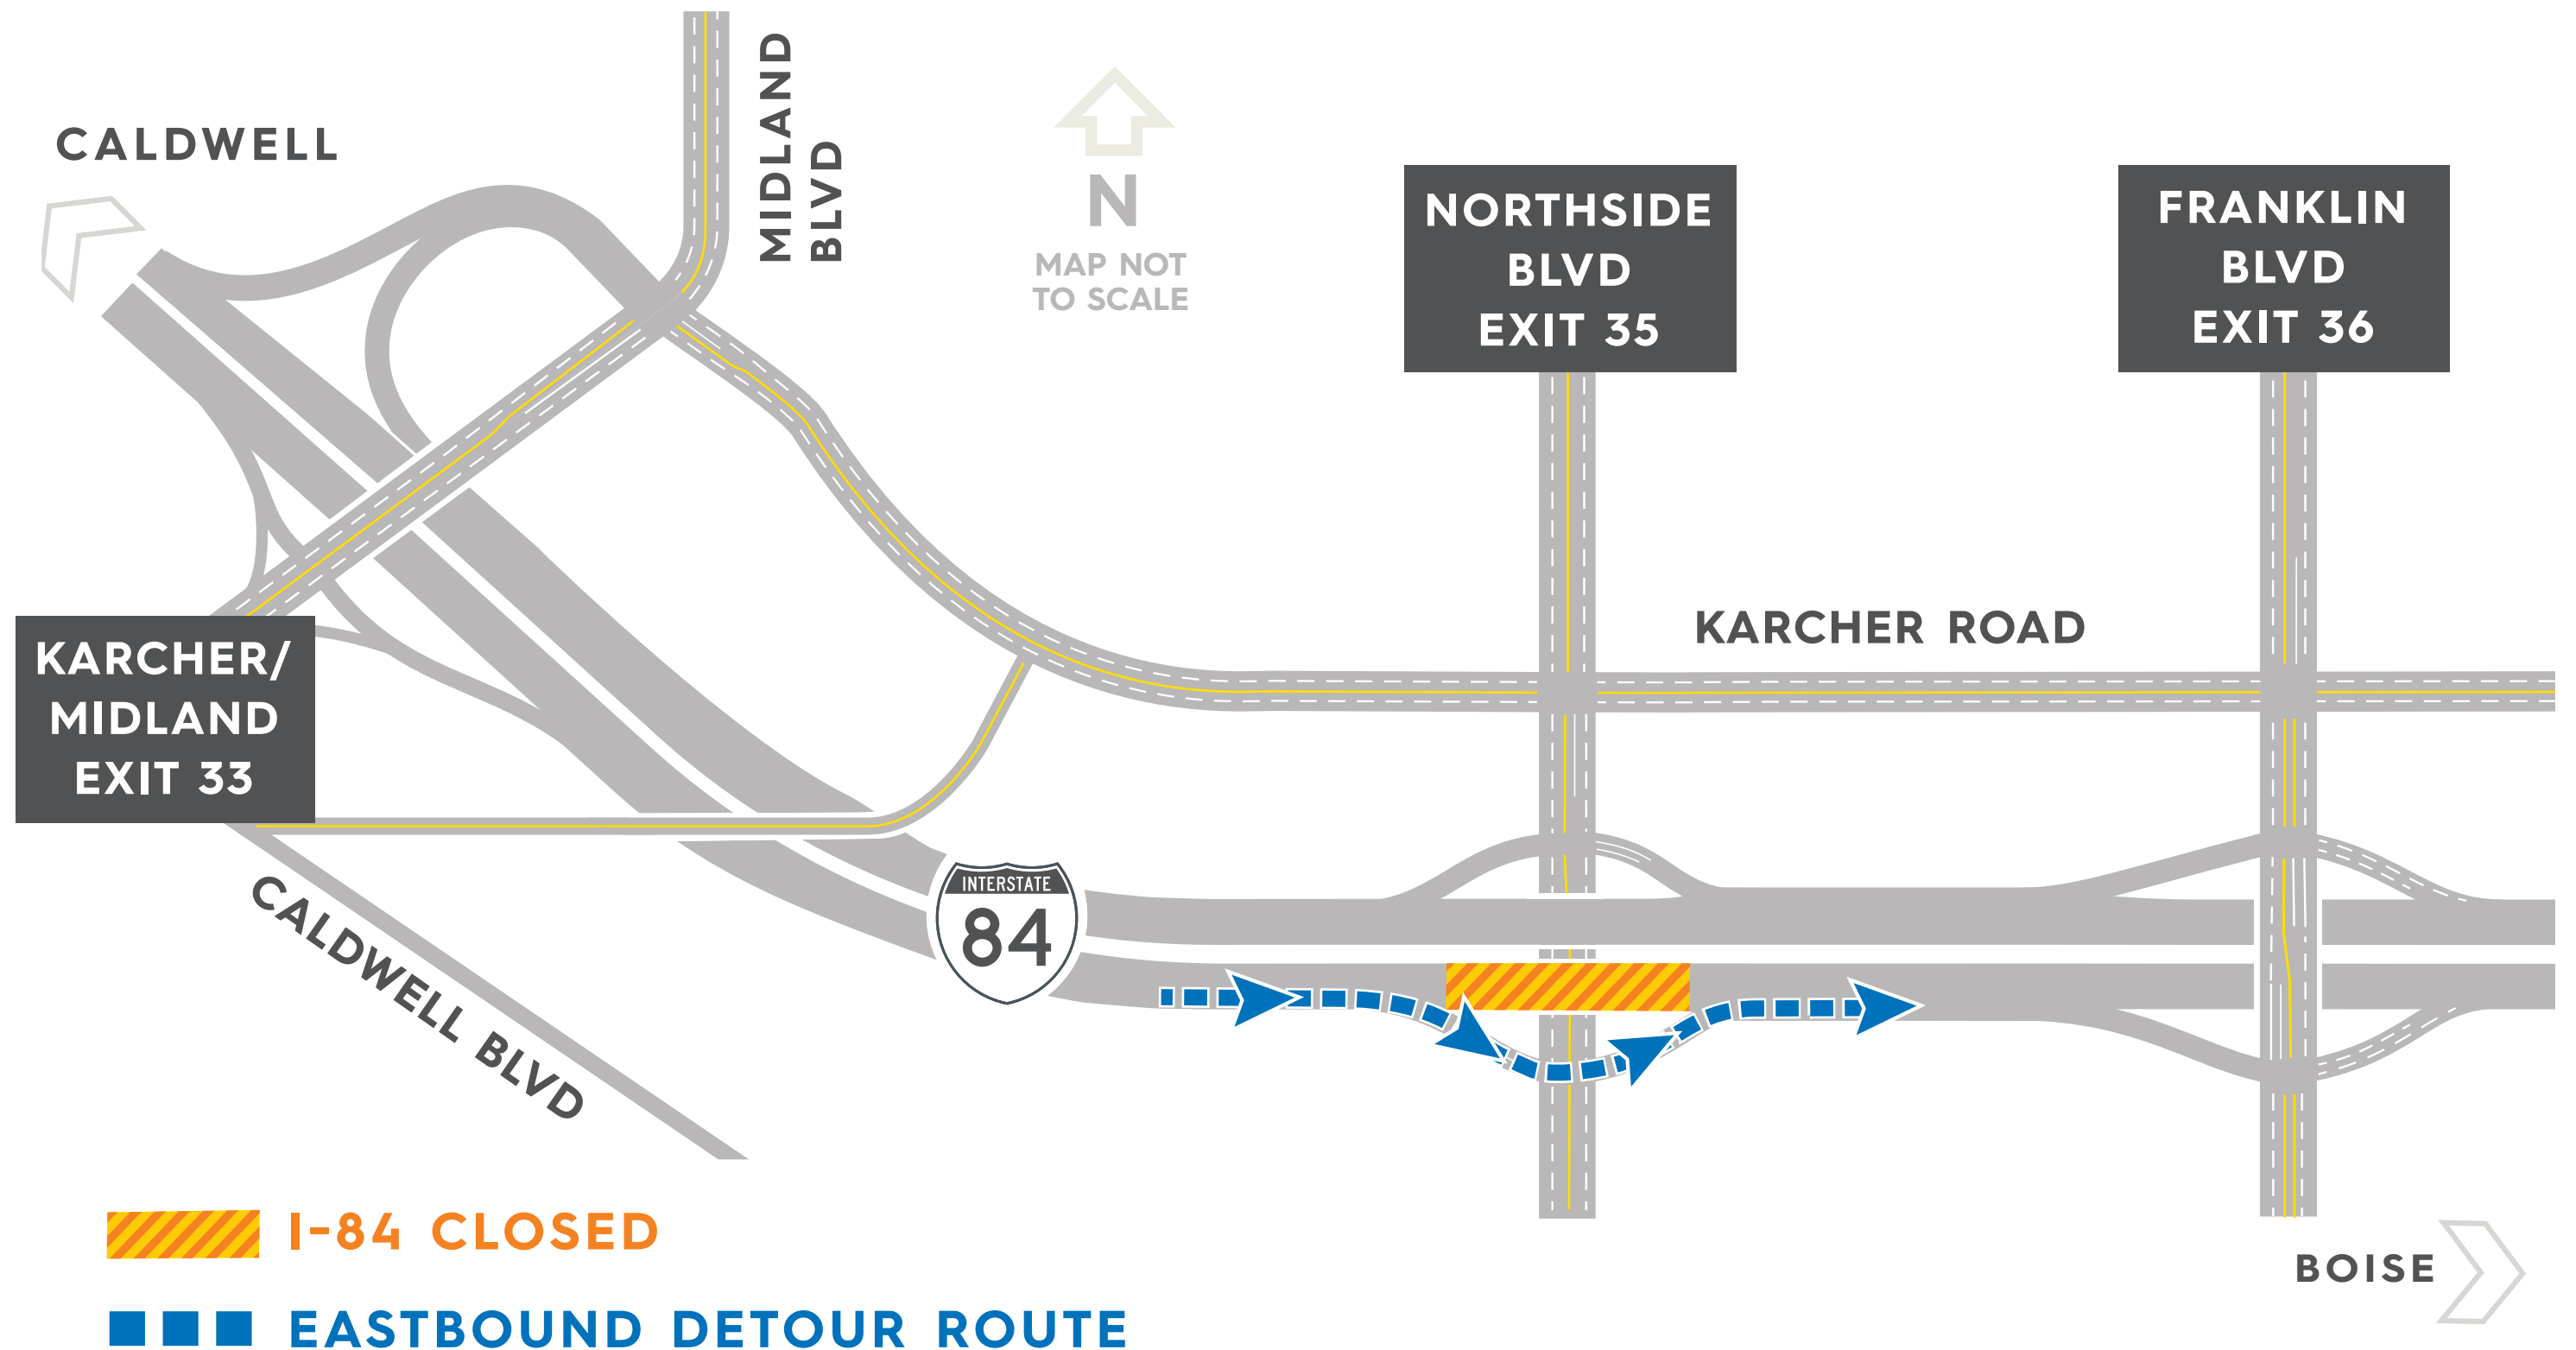

# I-84 EASTBOUND CLOSED

FROM 12 A.M. TO 4 A.M.  
FRIDAY, MARCH 6

SIGN UP FOR CONSTRUCTION EMAIL UPDATES

VISIT [ITDPROJECTS.ORG/84CORRIDOR](http://ITDPROJECTS.ORG/84CORRIDOR)  
TEXT 84CORRIDOR to 555888  
EMAIL [84CORRIDOR@ITD.IDAHO.GOV](mailto:84CORRIDOR@ITD.IDAHO.GOV)  
CALL (208) 334-8002  
EN ESPAÑOL (208) 334-8152